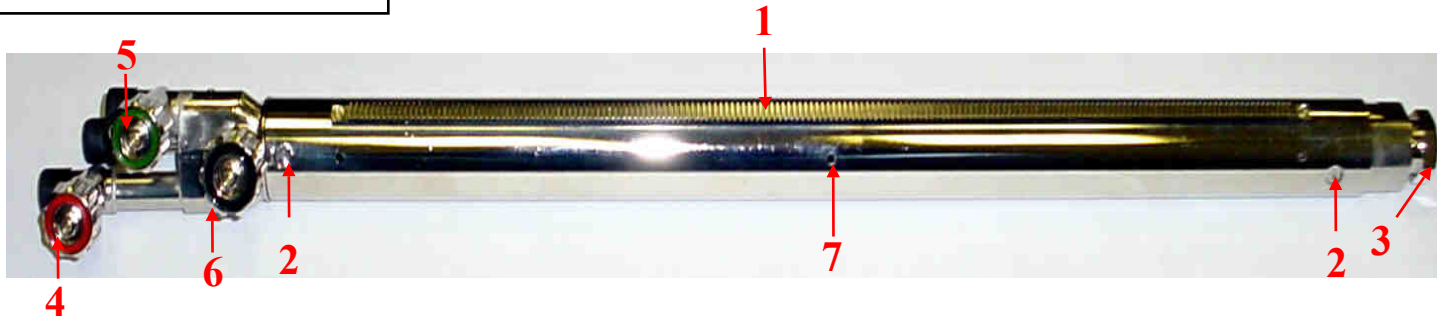

**300L Torch Part # ZA3251018**

Item Number	Part Number	Description
1	19232197	Rack
2	ZS05406	Screw
3	ZS15032	Tip Nut
4	ZS15291	Pre Heat Oxygen Valve Assembly
5	ZS15292	Pre Heat Fuel Valve Assembly
6	ZS15314	Cutting Oxygen Valve Assembly
7	ZS05420	Hex Screw (back of rack)