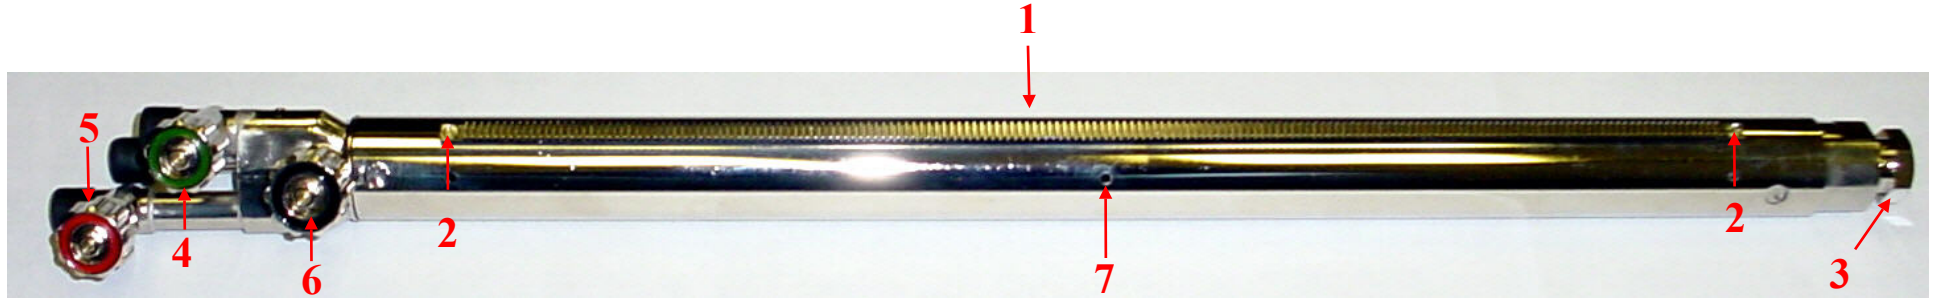

500L Torch Part # ZA3251006

Item Number	Part Number	Description
1	ZS05419	Rack
2	ZS05406	Screw
3	ZS15032	Tip Nut
4	ZS15291	Pre Heat Oxygen Valve Assembly
5	ZS15292	Pre Heat Fuel Valve Assembly
6	ZS15314	Cutting Oxygen Valve Assembly
7	ZS05420	Hex Screw (back of rack)