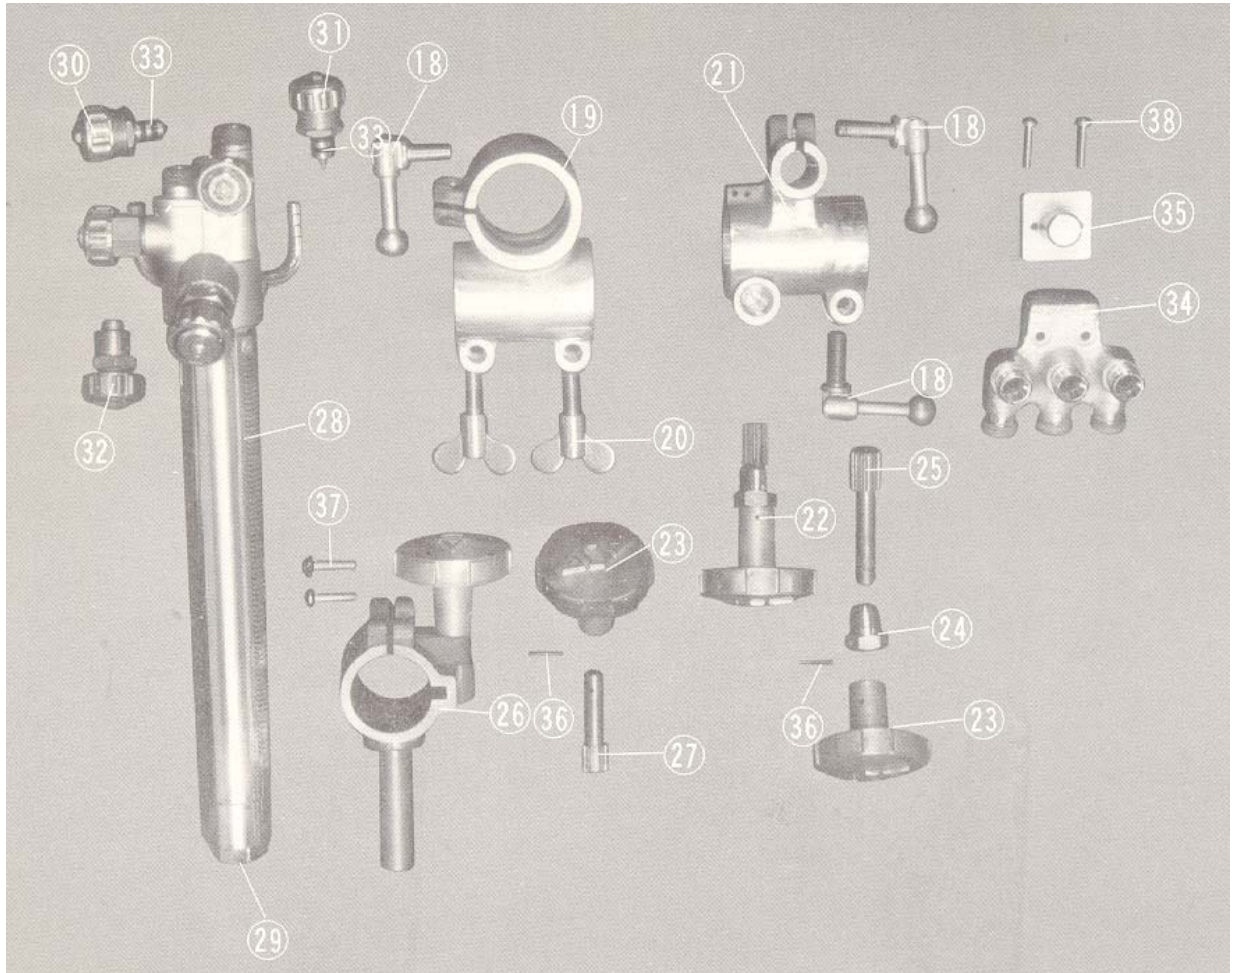

## Diagrams and Parts List

### Torch L-100

Item No	Part Name	Qty	Stock No	Remarks
1	Pipe arm	1	30321	Standard 500mm
2	Arm holder unit	1	30301	
3	Torch holder assembly	1	30367	
4	Distributor	1	13301	Except USA
			13302	USA Only
5	Hose for Oxygen	2	30368	Except USA
			30369	USA only
6	Hose for gas	1	30370	Except USA
			30371	USA only
7	Torch	1	10701	Except USA
			10702	USA Only
8	Spanner	1	30309	
9	Screw driver	1	30310	
10	Tip Cleaner	1	30311	
11	Nut for oxygen	2	15001	Except USA M16xP1.5
12	Hose connector	2	15003	Except USA 5/16
13	Nut for gas	1	15002	Except USA M16.P1.5.Right
14	Hose connector	1	15004	3/8
15	Weight	1	30346	
16	Hex bolt	2	BH-10X35	M10x35
17	Washer	2	WF-10	φ10

Item No	Part Name	Qty	Stock No	Remarks
18	Crank handle	1	30313	
19	Arm holder base	1	30314	
20	Wing bolt	3	30315	
21	Cross feed holder	1	30372	With key
22	Cross feed handle assembly	1	30373	
23	Handle	2	30317	
24	Pinion metal	1	30374	
25	Pinion	1	30375	
26	Torch holder assembly	1	30376	
27	Pinion	1	30377	
28	Torch rack	1	10703	With screw
29	Tip fixing nut	1	5020	
30	Valve for preheat oxygen	1	15105	
31	Valve for gas	1	15103	
32	Valve for jet oxygen	1	15122	
33	O-Ring		05026	
34	Distributor body	1	13303	
35	Distributor bracket	1	13304	USA only
36	Spring pin	2	PR-2.5X16	φ2.5X16
37	Screw	2	SP-4X18	M4x18
38	Screw	2	SP-4X30	M4x30