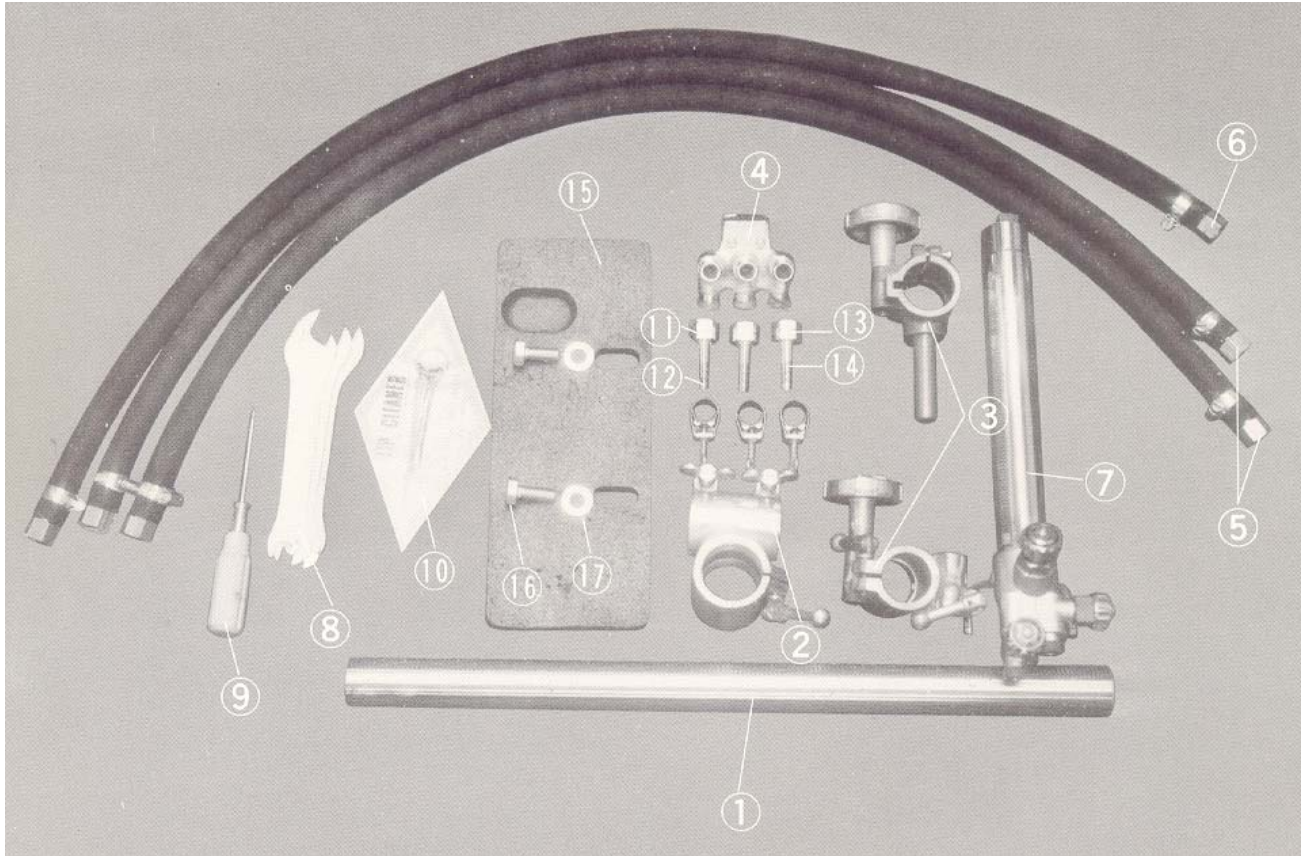

## Diagrams and Parts List

### Torch L-100

Item No	Part Name	Qty	Stock No	Remarks
1	Pipe arm	1	30321	Standard 500mm
2	Arm holder unit	1	30301	
3	Torch holder assembly	1	30367	
4	Distributor	1	13301	Except USA
			13302	USA Only
5	Hose for Oxygen	2	30368	Except USA
			30369	USA only
6	Hose for gas	1	30370	Except USA
			30371	USA only
7	Torch	1	10701	Except USA
			10702	USA Only
8	Spanner	1	30309	
9	Screw driver	1	30310	
10	Tip Cleaner	1	30311	
11	Nut for oxygen	2	15001	Except USA M16xP1.5
12	Hose connector	2	15003	Except USA 5/16
13	Nut for gas	1	15002	Except USA M16.P1.5.Right
14	Hose connector	1	15004	3/8
15	Weight	1	30346	
16	Hex bolt	2	BH-10X35	M10x35
17	Washer	2	WF-10	φ10

Item No	Part Name	Qty	Stock No	Remarks
18	Crank handle	1	30313	
19	Arm holder base	1	30314	
20	Wing bolt	3	30315	
21	Cross feed holder	1	30372	With key
22	Cross feed handle assembly	1	30373	
23	Handle	2	30317	
24	Pinion metal	1	30374	
25	Pinion	1	30375	
26	Torch holder assembly	1	30376	
27	Pinion	1	30377	
28	Torch rack	1	10703	With screw
29	Tip fixing nut	1	5020	
30	Valve for preheat oxygen	1	15105	
31	Valve for gas	1	15103	
32	Valve for jet oxygen	1	15122	
33	O-Ring		05026	
34	Distributor body	1	13303	
35	Distributor bracket	1	13304	USA only
36	Spring pin	2	PR-2.5X16	φ2.5X16
37	Screw	2	SP-4X18	M4x18
38	Screw	2	SP-4X30	M4x30