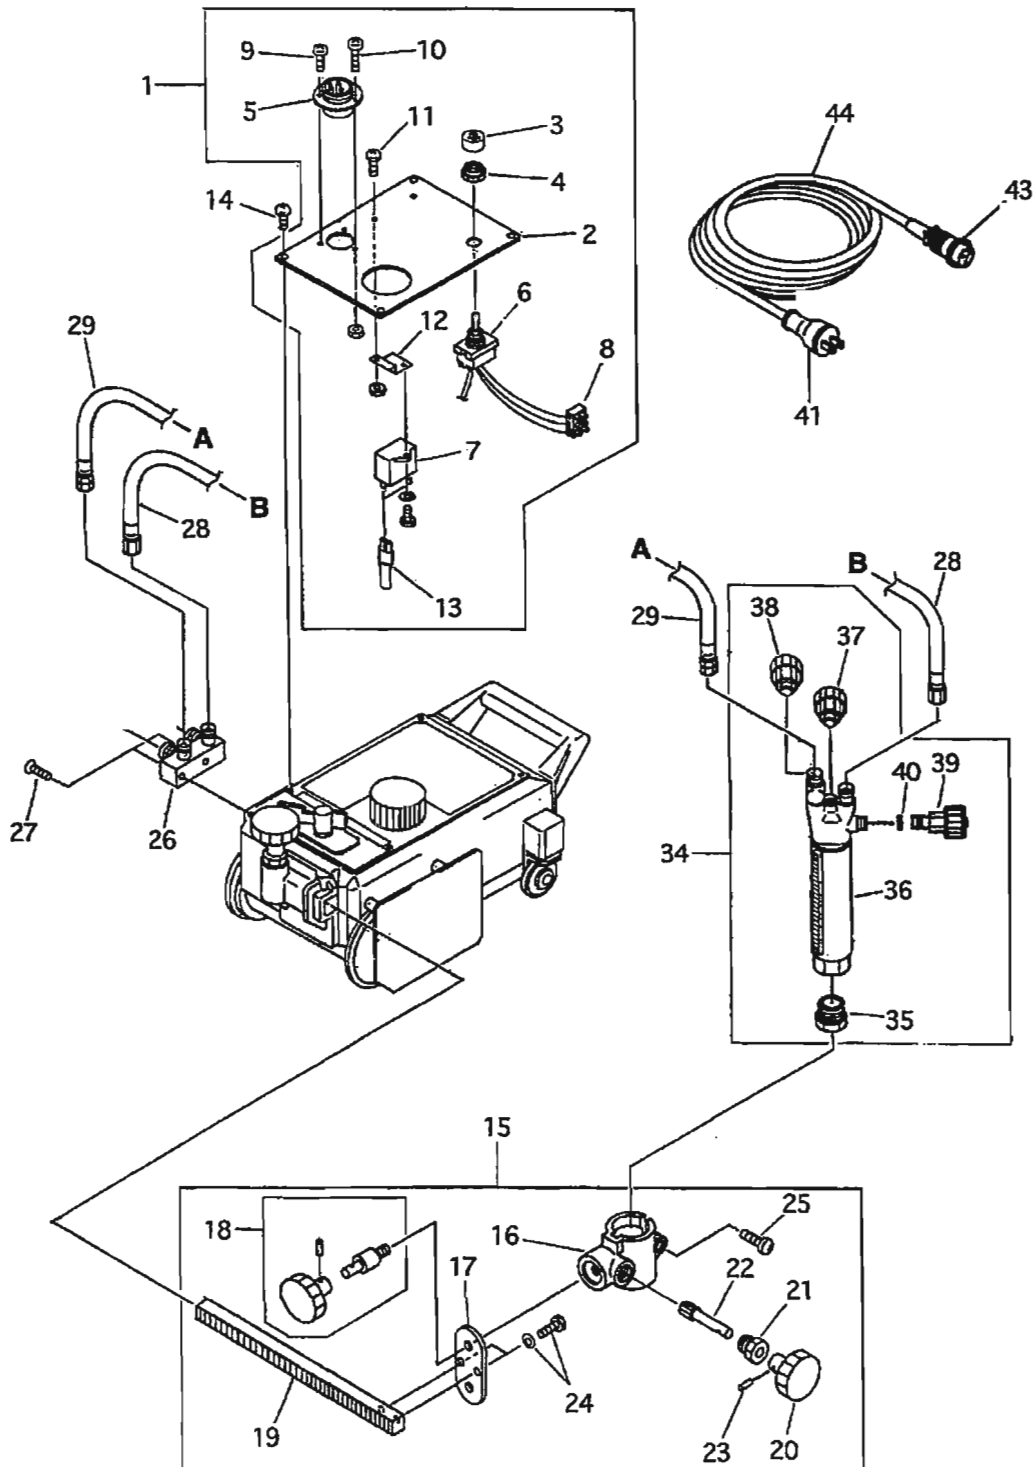

## Information / Changed form of Beetle Idle wheel unit

We will change the form of IK-12 Beetle Idle wheel unit (S/N 60031810) from August 1st.  
Please see the following picture

## 10.2 Electrical, gas and torch slide holder units

Torch Dimensions  
 Length 10"  
 Barrel 1.25"  
 holes for rack  
 tapped 4-.40  
 ZS10056  
 Torch rack with  
 Screws  
 ZS10057  
 Rack Screw

## Two Torch Unit

Item #	Part Name	QTY	Part #	Item #	Part Name	QTY	Part #
1	Torch Holder Assy	2	ZS31848	31	Oxy Hose	1	ZM30323
2	Torch Holder	2	ZS31856	32	Gas Hose	1	ZM30327
3	Screw	2	9968180500	33	Oxy Hose	1	ZM30304
4	Pinion Handle Assy	2	ZS30908	34	Gas Hose	1	ZM30308
5	Handle	2	ZS30223				
6	Pinion Metal	2	ZS30909				
7	Pinion	2	ZS30910				
8	Spring Pin (2.5x16)	1	9968204300				
9	Torch Crossfeed Holder	2	ZS31849				
10	Cross Feed Holder	1	ZS31857				
11	Wing Bolt	2	ZS30315				
12	Crank Handle	1	ZS30313				
13	Cross Feed Pinion Unit	2	ZS31835				
14	Handle	2	ZS30223				
15	Pinion Metal	2	ZS30318				
16	Pinion	2	ZS30318				
17	Spring Pin (2.5x16)	2	9968204300				
18	Rack Bar	1	ZS31850				
19	Distributor	1	ZS31853				
20	Fitting	1	ZS31854				
21	Weight Supporter	1	ZS31855				
22	Screw (5x55)	1	9968166100				
23	Hex Bolt (5x14)	1	9968129500				
24	Nut R/H "B"	1	0866837000				
25	Gland 5/16"	1	0866673600				
26	Nut L/H "B"	1	0866836900				
27	Gland 5/16"	1	0866837000				
28	Torch	2	ZS10051				
29	Weight	1	ZS30381				
30	Hex Bolt (6x40)	2	9968105900				