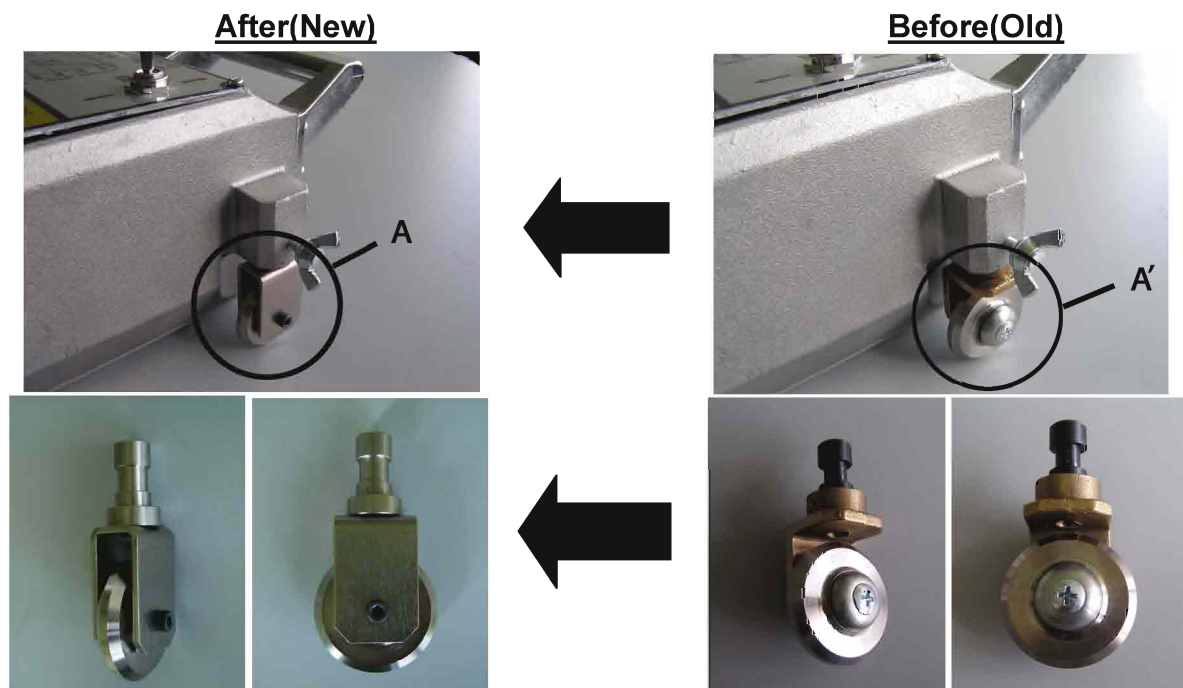

## 10.2 Electrical, gas and torch slide holder units

Torch Dimensions  
 Length 10"  
 Barrel 1.25"  
 holes for rack  
 tapped 4-.40  
 ZS10056  
 Torch rack with  
 Screws  
 ZS10057  
 Rack Screw