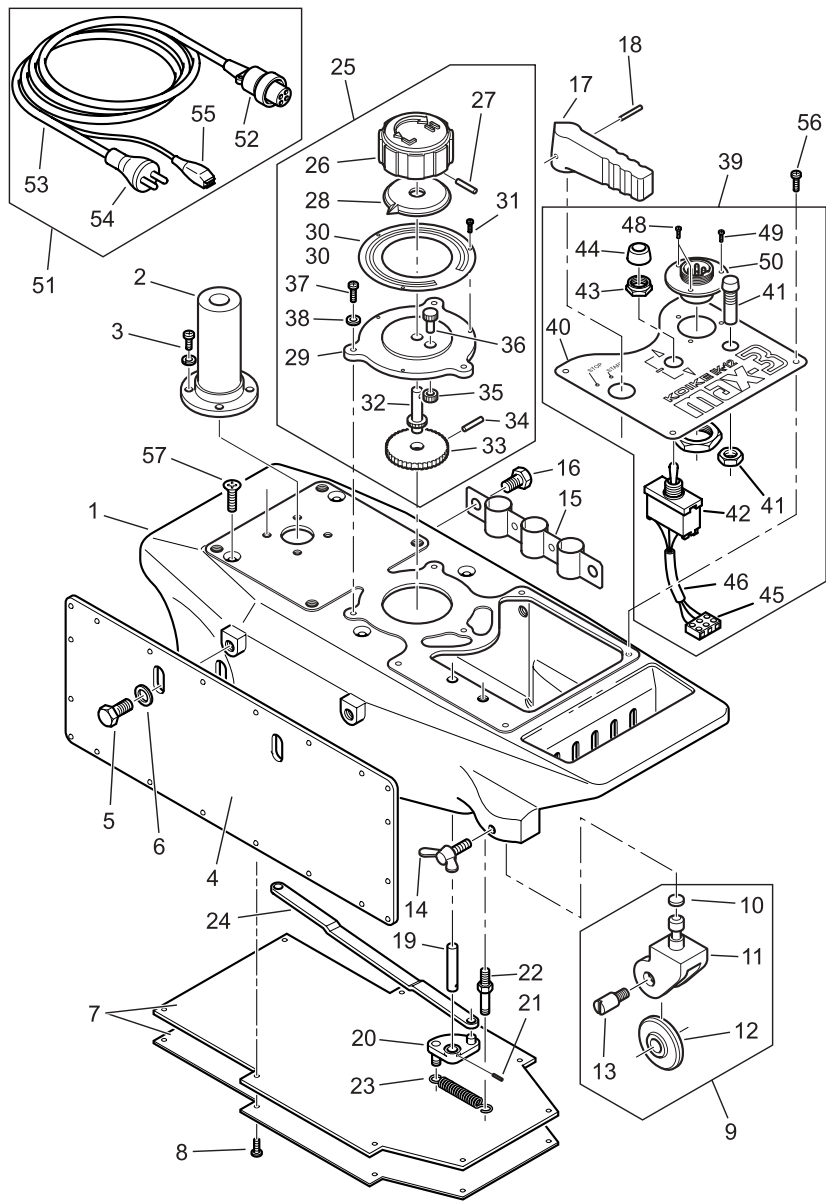

Parts list

Main units

Main units

Item no.	Description	Q'ty	Stock no.	Remarks
1	Case	1	ZS35000	
2	Stand	1	ZS30204	
3	Screw	4	9968177500	SP-5x15
4	Heat shield	1	ZS32337	
5	Hexagon bolt	2	9968109100	BH-10x20
6	Washer	2	9968149000	WF-10
7	Bottom plate	1	ZS35002	
8	Screw	8	9968177500	SP-5x15
9	Idle wheel unit	1	ZS30210	With ball
10	Set plate	1	ZS30211	
11	Idle wheel body	1	ZS30212	With ball
12	Roller	1	ZS30213	
13	Roller shaft	1	ZS30214	
14	Wing bolt	1	9968233800	BS-8x15
15	Cutting tip support	1	ZS35003	
16	Hexagon bolt	2	9968108900	BH-10x15
17	Clutch handle	1	ZS35004	
18	Spring pin	1	9968204300	PR-2.5x16
19	Shaft	1	ZS30218	
20	Clutch handle	1	ZS30219	
21	Spring pin	1	9968204300	PR-2.5x16
22	Spring holding screw	1	ZS30221	
23	Spring	1	ZS30222	
24	Connecting bar	1	ZS30220	
25	Speed handle assembly	1	ZS35005	Consist of items 26-36
26	Speed handle	1	ZS35006	
27	Spring pin	1	9968204500	PR-2.5x20
28	Speed indication	1	ZS35007	
29	Transmission base	1	ZS35008	
30	Speed dial	1	ZS35009	
31	Screw	3	9968172200	SP-2.6x5
32	Pinion #3	1	ZS35010	
33	Pinion #2	1	ZS35011	
34	Spring pin	1	9968204500	PR-2.5x20
35	Pinion #4	1	ZS35012	
36	Pinion #5	1	ZS35013	
37	Screw	3	9968174900	SP-4x10
38	Washer	3	9968148600	WF-4