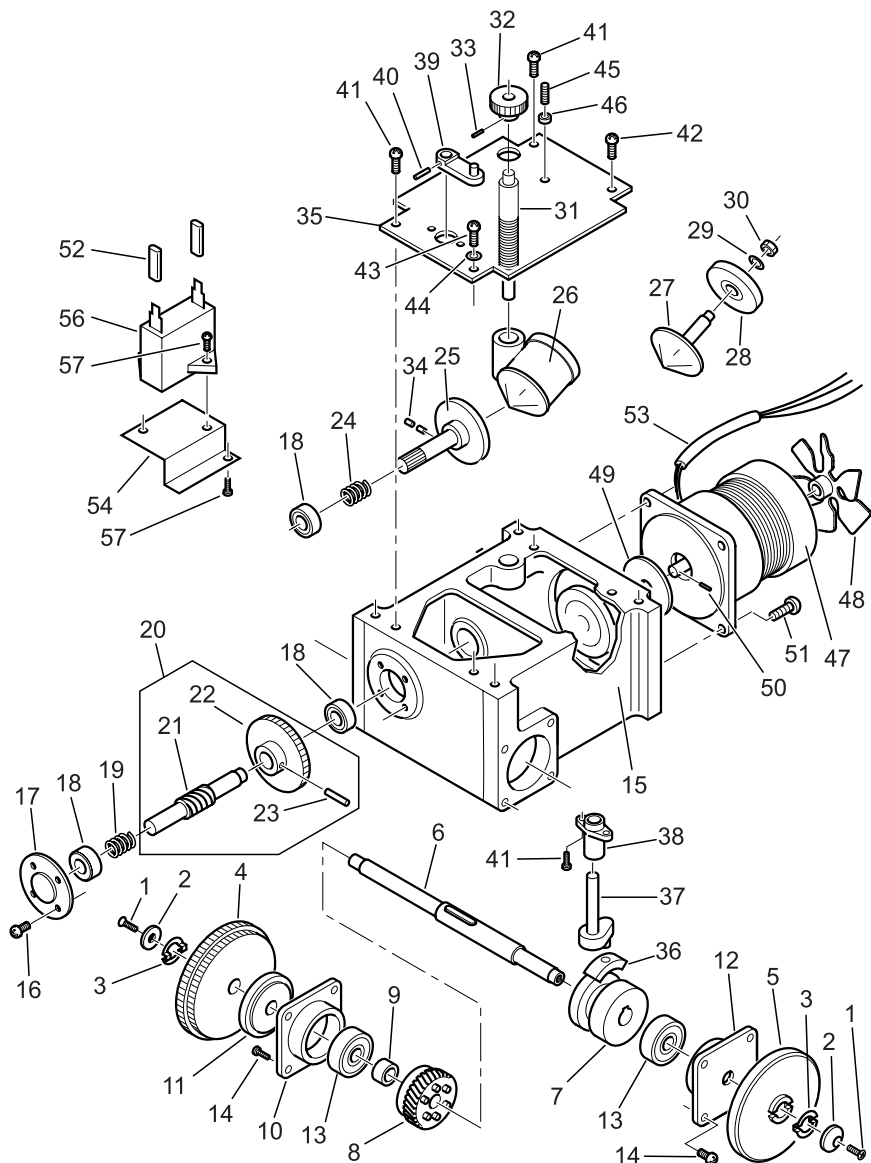

Driving units

Driving units

Item no.	Description	Q'ty	Stock no.	Remarks
1	Screw	2	9968164400	SM-5x15
2	Round washer	2	ZS30241	
3	Fixing washer	2	ZS30242	
4	Guide Wheel	1	ZS30243	
5	Idle wheel	1	ZS30244	
6	Drive wheel shaft	1	1115939000	
7	Clutch	1	ZS30246	
8	Worm wheel assembly	1	ZS30247	
9	Collar	1	ZS30248	
10	Bearing cover (C)	1	ZS30249	
11	Bearing retainer	1	ZS30250	
12	Bearing cover (A)	1	ZS30251	
13	Bearing	2	0866690300	6201ZZ
14	Screw	4	9968162800	SM-4x12
15	Gear box case	1	ZS30253	
16	Screw	4	9968175000	SP-4x12
17	Bearing cover (B)	1	ZS30254	
18	Bearing	3	1138352500	608ZZ
19	Spring (A)	1	ZS30255	
20	Worm shaft assembly	1	ZS30256	
21	Worm	1	ZS35020	
22	Super gear	1	ZS32303	
23	Spring pin	1	9968204500	PR-2.5x20
24	Spring (B)	1	ZS30257	
25	Ring #2	1	ZS30258	
26	Cone holder unit	1	ZS30259	
27	Cone shaft	1	ZS30260	
28	Ring # 1	1	ZS30261	
29	Toothed lock washer	1	9968151800	WT-6
30	Hexagon nut	1	9968123300	NH-6
31	Speed adjusting shaft assy	1	ZS30262	
32	Pinion gear	1	ZS35021	
33	Spring pin	1	9968204300	PR-2.5x16
34	Set screw	2	9968272600	SS-4x5
35	Gear box case cover plate			
36	Slider	1	ZS30265	
37	Lever shaft	1	ZS30266	With set screw and nut
38	Lever metal	1	ZS30267	
39	Lever	1	ZS30268