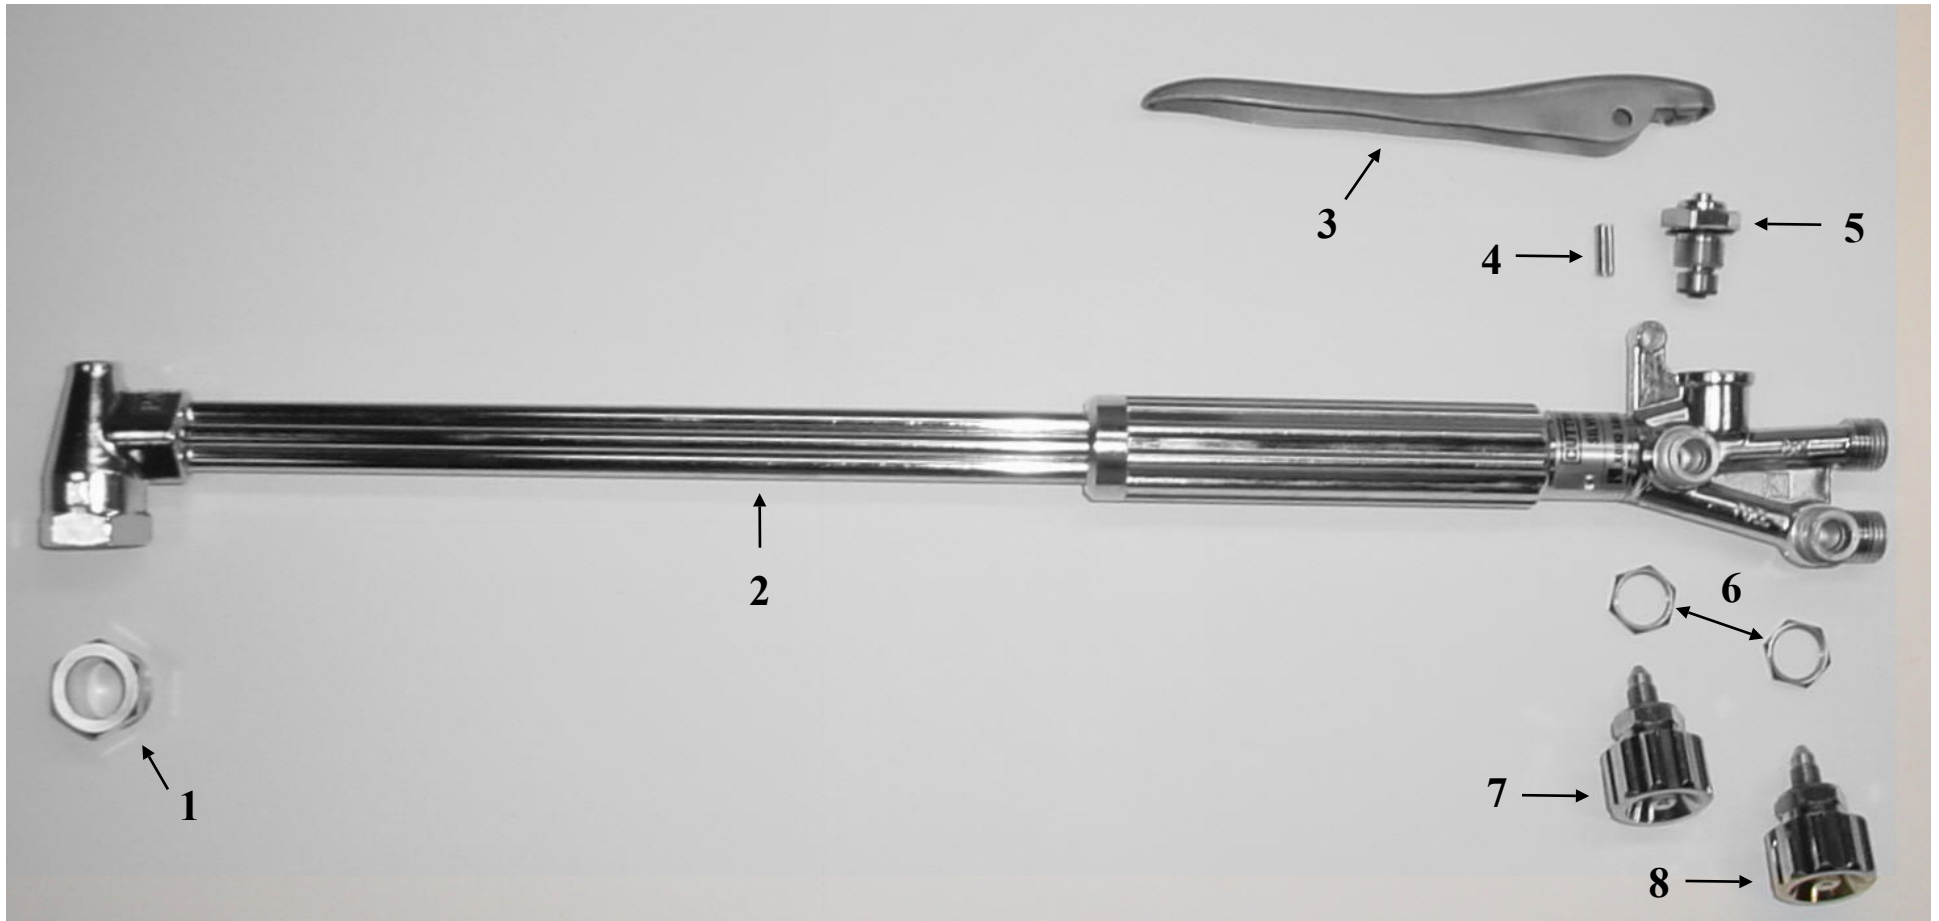

SILVERCUT 250 PARTS BREAKDOWN

Item Number	Part Number	Description
1	ZS31000	Tip Nut
2	ZS65100	Torch Body
3	ZS71100	Cutting Oxygen Lever
4	ZS71200	Stainless Steel Spring Pin
5	ZS71600	Cutting Oxygen Valve Assembly
6	ZS72000	Back Nut
7	ZS62000	Pre Heat Oxygen Valve Assembly
8	ZS62100	Pre Heat Fuel Valve Assembly