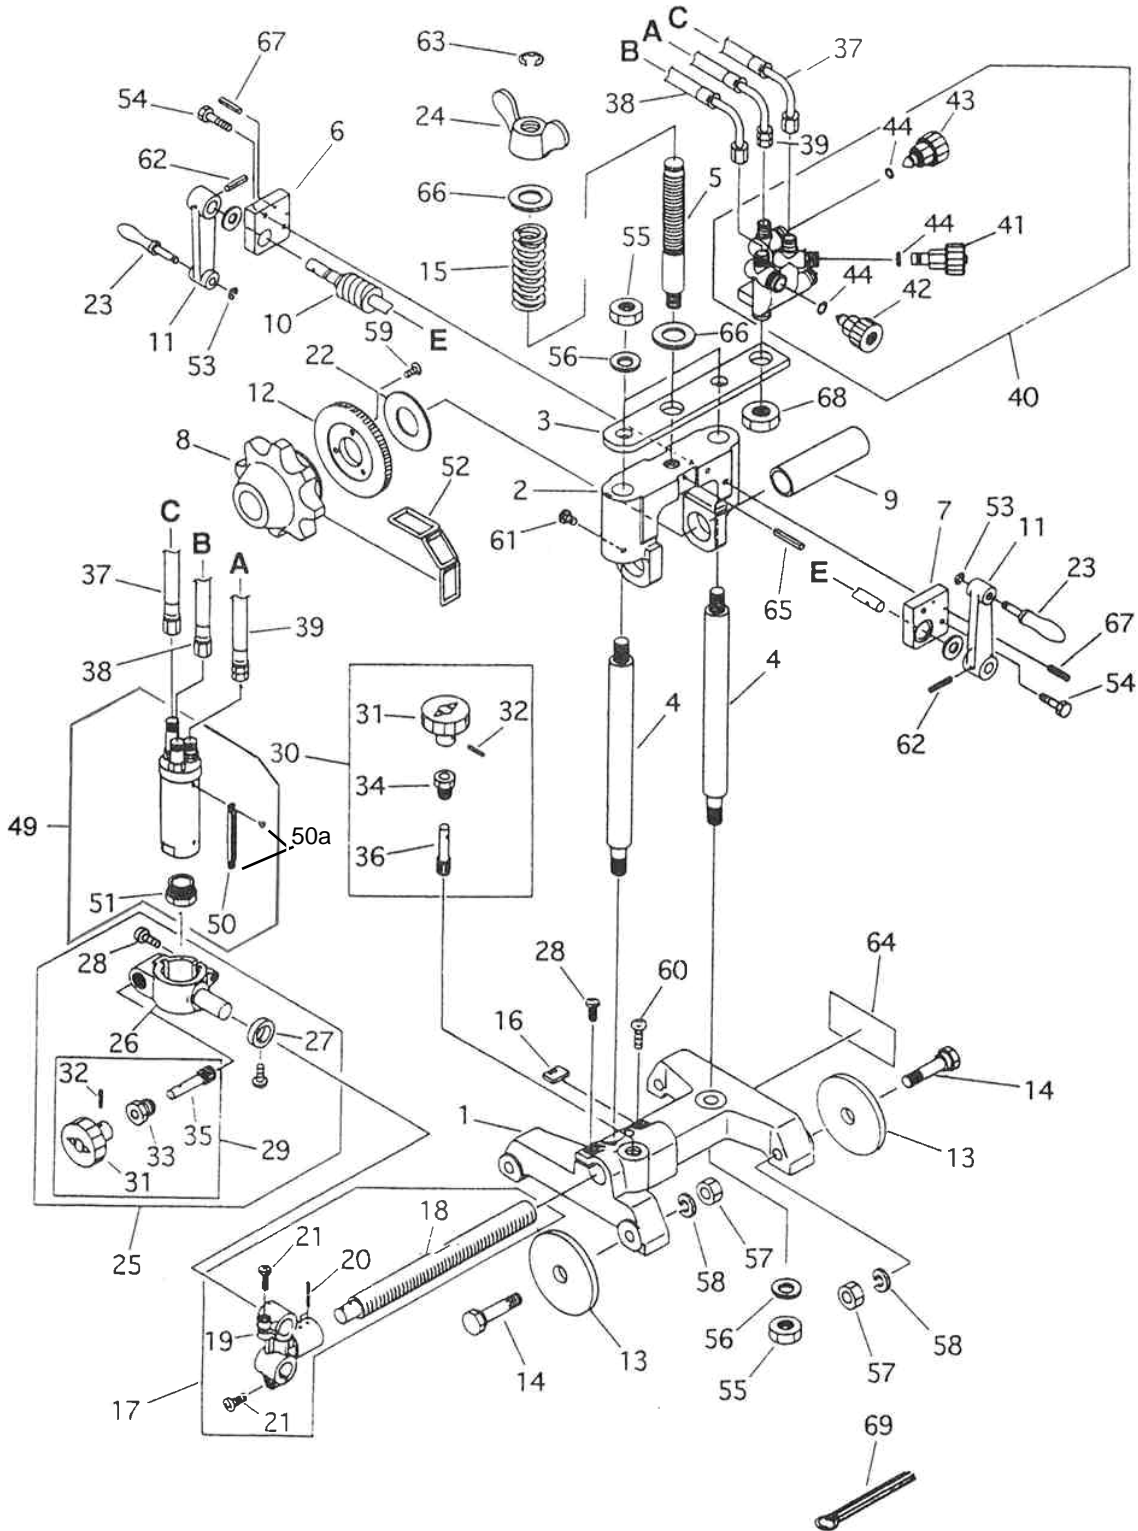

8 Sketch drawing

FIGURE 8-1

9 Parts list

9.1 Main units

ITEM DESCRIPTION	PART DESCRIPTION	QUANTITY	PART NUMBER	REMARKS
1	BODY	1	ZS31103	
2	SLIDE BRACKET	1	ZS31119	
3	UPPER PLATE	1	ZS31124	
4	SLIDE SHAFT	2	ZS31122	
5	LIFT SHAFT	1	ZS31123	
6	WORM METAL (RIGHT)	1	ZS31138	WITH DU BUSH
7	WORM METAL (LEFT)	1	ZS31139	WITH DU BUSH
8	SPROCKET	1	ZS31117	
9	SPROCKET SHAFT	1	ZS31120	
10	WORM SHAFT	1	ZS31130	WITH WORM
11	GRIP ARM	2	ZS31128	
12	WORM WHEEL	1	ZS31118	
13	WHEEL	4	ZS31104	
14	WHEEL SHAFT	4	ZM31105	
15	SPRING	1	ZS31125	
16	KEY	1	ZS31116	
17	TORCH HOLDER SUPPORT ASSEMBLY	1	ZK31137	
18	BAR	1	ZS31112	
19	TORCH HOLDER BASE	1	ZS31113	
20	SPRING PIN	2	9968207300	PR-3X25
21	SCREW	2	9968179900	SP-6X16
22	COLLAR (A)	1	ZS31121	
23	GRIP ARM	2	ZS31127	
24	WING NUT	1	ZS31126	
25	TORCH HOLDER ASSEMBLY	1	ZS31136	
26	TORCH HOLDER	1	ZS31114	
27	GRADUATION COLLAR	1	ZS30906	WITH SCREW
28	SCREW	2	9968179900	SP-6X16
29	UP/DOWN HANDLE ASSEMBLY	1	ZS31115	
30	CROSS FEED HANDLE ASSEMBLY	1	ZS30556	
31	HANDLE	2	ZS30223	