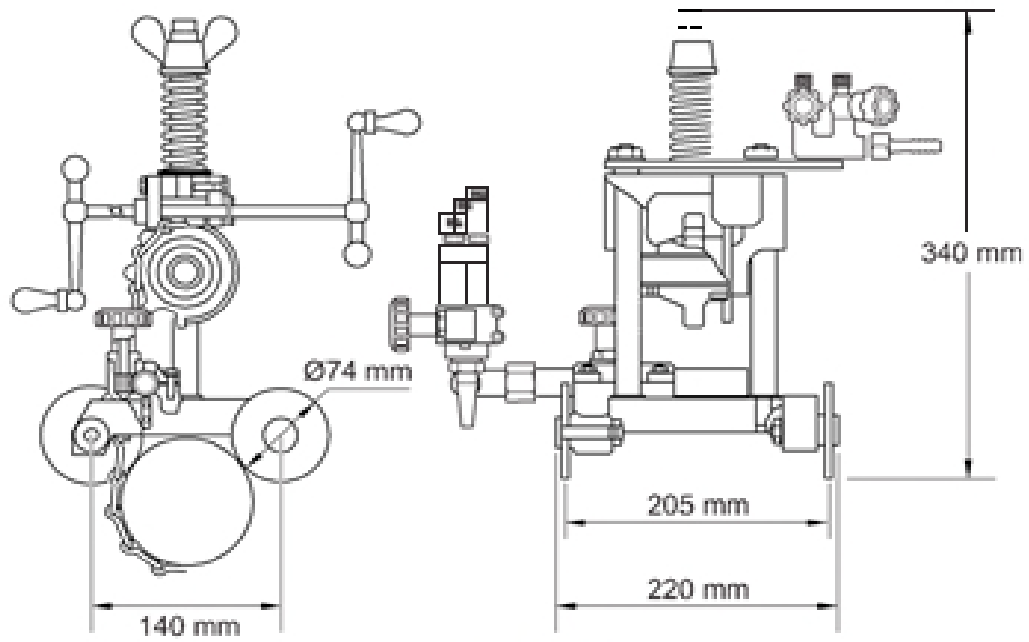

8 Sketch drawing

FIGURE 8-1

9 Parts list

9.1 Main units

ITEM DESCRIPTION	PART DESCRIPTION	QUANTITY	PART NUMBER	REMARKS
1	BODY	1	ZS31103	
2	SLIDE BRACKET	1	ZS31119	
3	UPPER PLATE	1	ZS31124	
4	SLIDE SHAFT	2	ZS31122	
5	LIFT SHAFT	1	ZS31123	
6	WORM METAL (RIGHT)	1	ZS31138	WITH DU BUSH
7	WORM METAL (LEFT)	1	ZS31139	WITH DU BUSH
8	SPROCKET	1	ZS31117	
9	SPROCKET SHAFT	1	ZS31120	
10	WORM SHAFT	1	ZS31130	WITH WORM
11	GRIP ARM	2	ZS31128	
12	WORM WHEEL	1	ZS31118	
13	WHEEL	4	ZS31104	
14	WHEEL SHAFT	4	ZM31105	
15	SPRING	1	ZS31125	
16	KEY	1	ZS31116	
17	TORCH HOLDER SUPPORT ASSEMBLY	1	ZK31137	
18	BAR	1	ZS31112	
19	TORCH HOLDER BASE	1	ZS31113	
20	SPRING PIN	2	9968207300	PR-3X25
21	SCREW	2	9968179900	SP-6X16
22	COLLAR (A)	1	ZS31121	
23	GRIP ARM	2	ZS31127	
24	WING NUT	1	ZS31126	
25	TORCH HOLDER ASSEMBLY	1	ZS31136	
26	TORCH HOLDER	1	ZS31114	
27	GRADUATION COLLAR	1	ZS30906	WITH SCREW
28	SCREW	2	9968179900	SP-6X16
29	UP/DOWN HANDLE ASSEMBLY	1	ZS31115	
30	CROSS FEED HANDLE ASSEMBLY	1	ZS30556	
31	HANDLE	2	ZS30223	