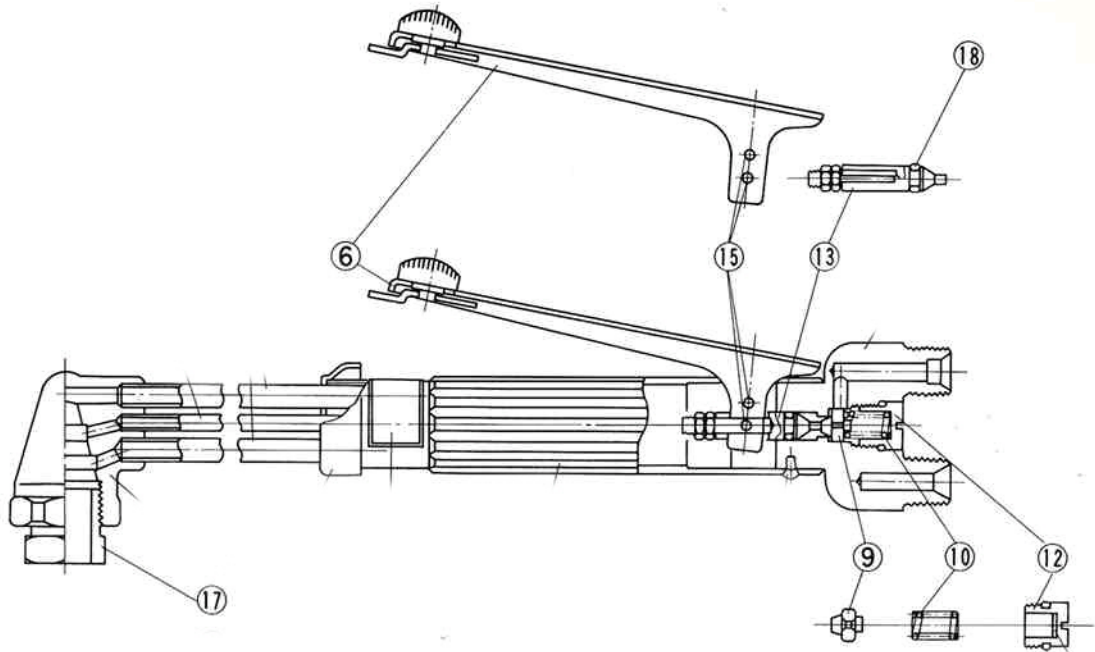

DIAGRAMS & PARTS LIST

MK-250, MK-300

Item #	Part #	Name
6	ZS05008	Jet Oxy Lever
9	ZS05011	Seat
10	ZS05012	Seat Spring
12	ZS05014	Back Cap
15	ZS05018	Spring Pin
17	ZS05020	Tip Fixing Nut
18	ZS05021	O-Ring
21	ZS15370	Oxy Valve Assy
22	ZS15371	Fuel Valve Assy