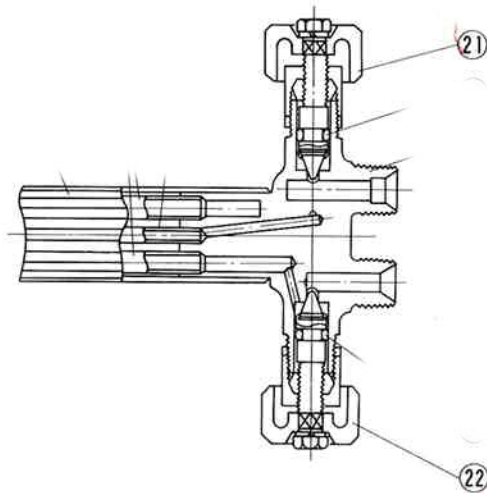

DIAGRAMS & PARTS LIST

MK-250, MK-300

Item #	Part #	Name
6	ZS05008	Jet Oxy Lever
9	ZS05011	Seat
10	ZS05012	Seat Spring
12	ZS05014	Back Cap
15	ZS05018	Spring Pin
17	ZS05020	Tip Fixing Nut
18	ZS05021	O-Ring
21	ZS15370	Oxy Valve Assy
22	ZS15371	Fuel Valve Assy