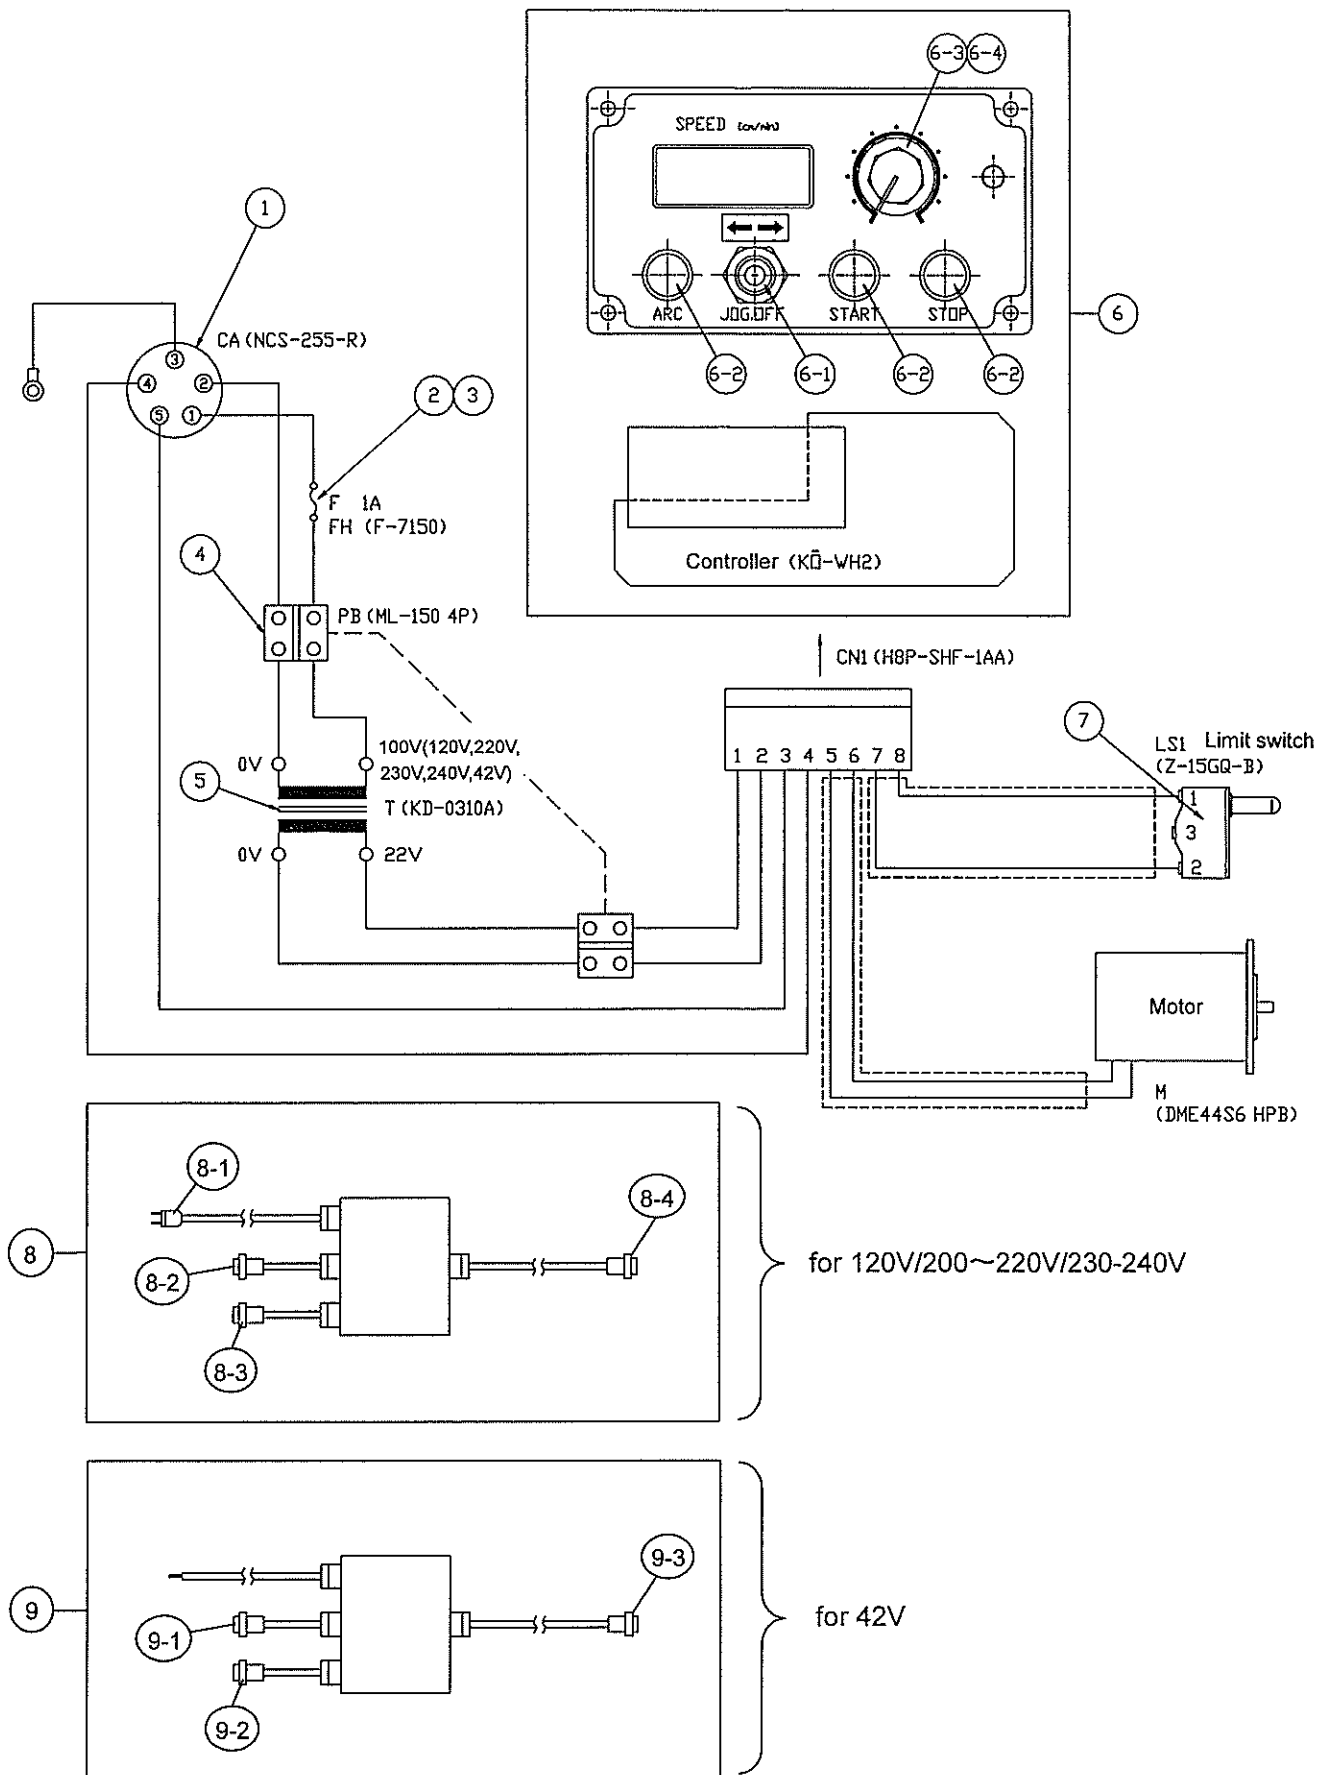

9.6 Electric relations

Electric relation

Item No.	Part name	Q'ty	Stock No.	Remarks
1	Receptacle	1	6N100063	NCS-255-R
2	Fuse	1	60030707	1A
3	Fuse Holder	1	64000019	F-7150
4	Terminal	1	BW950764	4P
5	Transformer	1	60036435	for 100V-220V
		(1)	60036439	for 230V-240V
		(1)	60036441	for 42V
6	Operation panel assembly	1	61003851	
6-1	Toggle switch	1	61000536	M-2023 L/B
6-2	Pushbutton switch	3	60038204	MB-2011 L/B
6-3	Speed regulation resistor	1	60036440	
6-4	Knob	1	60031249	
7	Limit switch	1	60038116	
8	Twin torch box assembly	1	61004202	for 200-220V
		(1)	61004203	for 230-240V
		(1)	61004201	for 120V
8-1	Rubber Plug	1	60030280	ME2538
8-2	Plug	1	60035563	25-2A
8-3	Plug	1	60035563	25-2A
8-4	Plug	1	6N100058	NCS-255-P
9	Twin torch box assembly	(1)	61004199	for 42V
9-1	Plug	(1)	60035563	25-2A
9-2	Plug	(1)	60035563	25-2A
9-3	Plug	(1)	6N100058	NCS-255-P