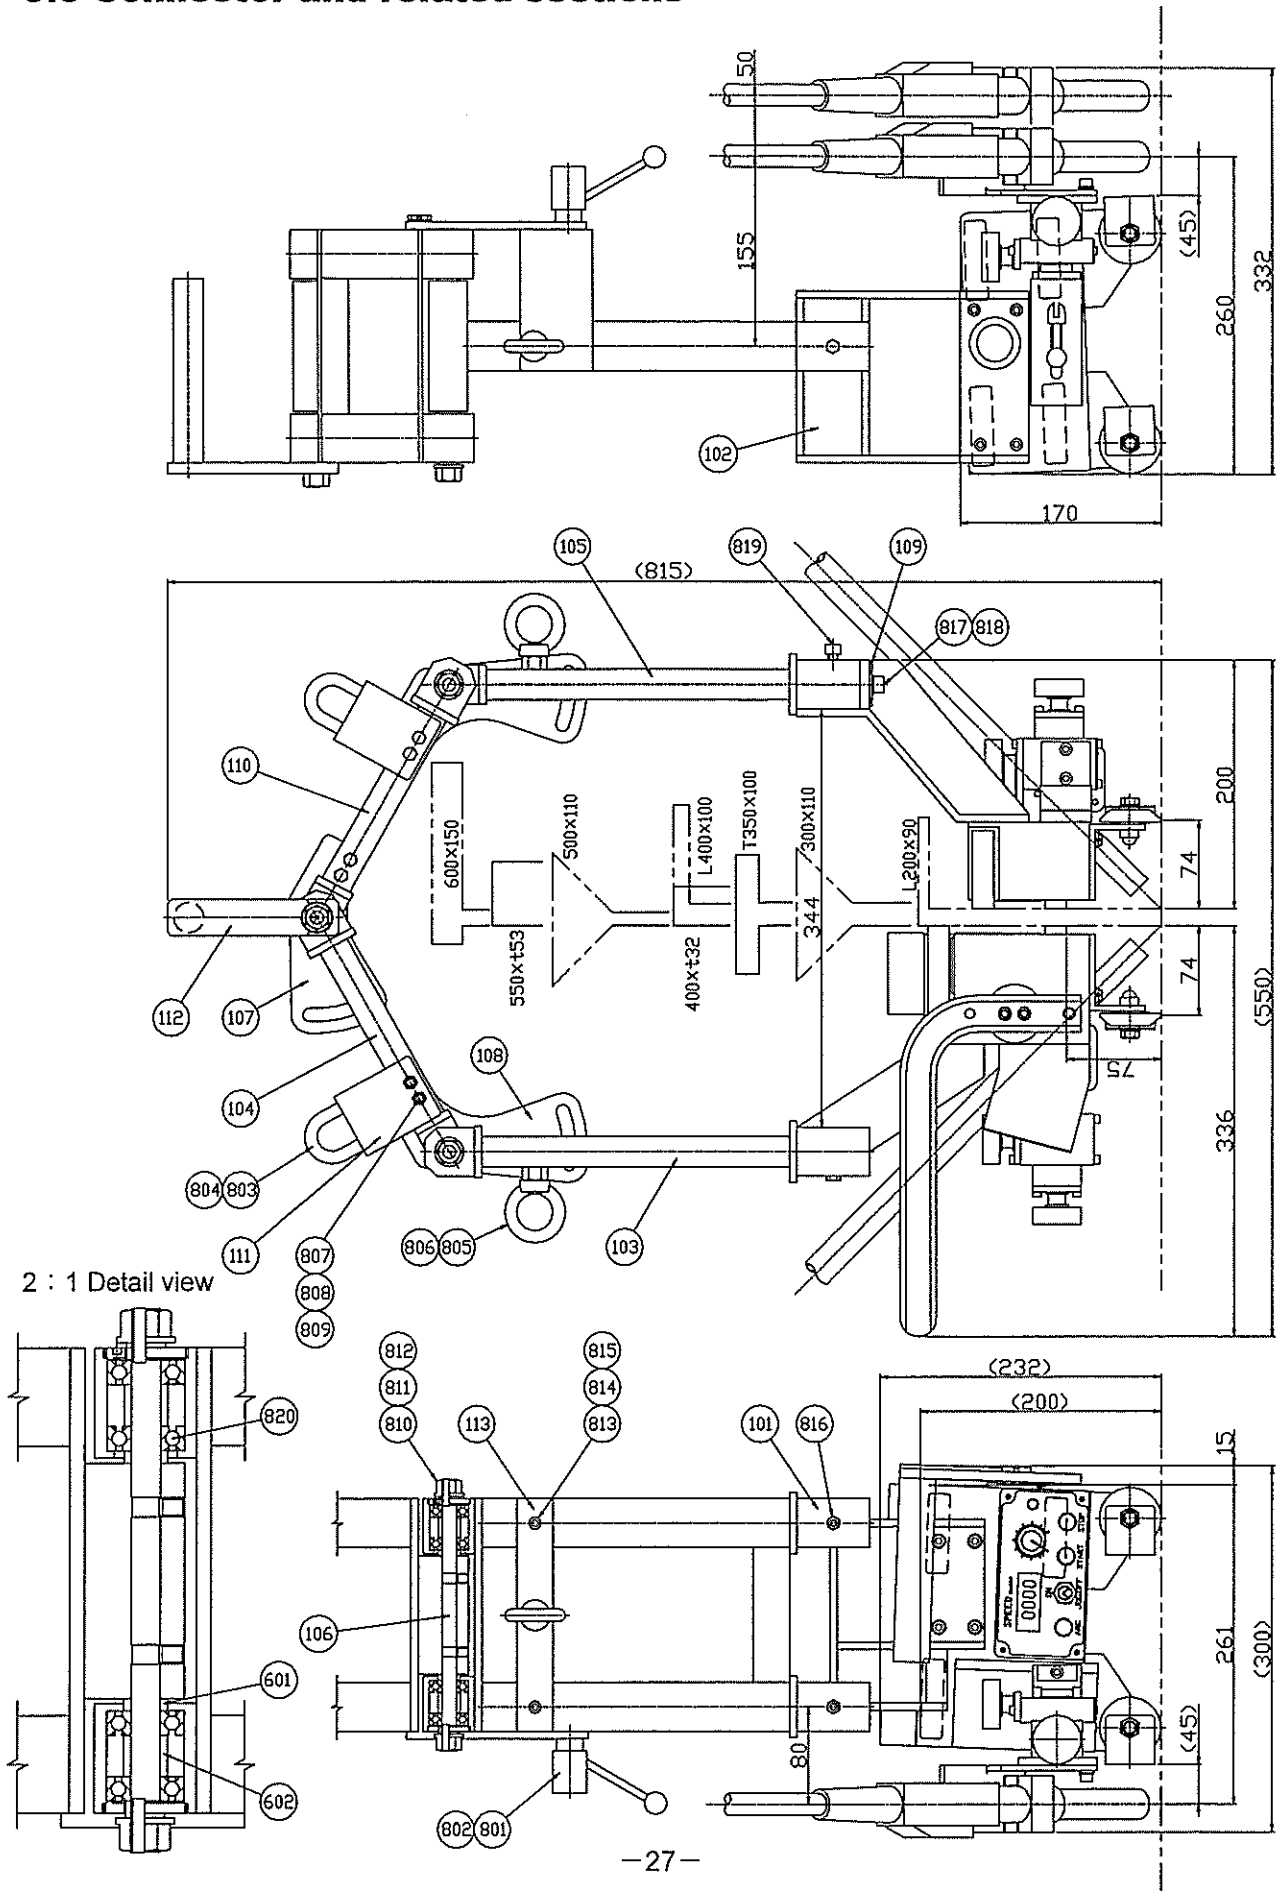

9.5 Connector and related sections

Connector and related sections

Item No.	Part name	Q'ty	Stock No.	Remarks
101	Rest (Drive side)	1	BW950751	
102	Rest (Trailing side)	1	BW950752	
103	Joint A	1	BW950753	
104	Joint B-1	1	BW950754	
105	Joint C	1	BW950755	
106	Rotary shaft	3	BW950756	
107	Upper link	1	BW950757	
108	Side link	2	BW950758	
109	Washer	1	BW950759	
110	Joint B-2	1	BW950761	
111	Hose hanger	2	BW950999	
112	Knob	1	BW950795	
113	Flat bar	1	61003791	
601	Collor	6	60031273	
602	Collor	6	60030947	
801	Clamp lever	3	BW950762	
802	Washer	6	6D500100	WF-10
803	U bolt	4	6C150015	
804	Nut	16	6D010100	NH-10
805	Eyebolt	2	6C061222	M12x22
806	Nut	3	6D010120	NH-12
807	Hexagon bolt	10	6C030655	BC-6x55
808	Nut	10	6D010060	NH-6
809	Spring washer	10	6D510060	WS-6
810	Nut	6	6D010120	NH-12
811	Washer	6	6D050120	WF-12
812	Spring washer	6	6D510120	WS-12
813	Hexagon bolt	2	6C030640	BC-6x40
814	Nut	2	6D010060	NH-6
815	Spring washer	2	6D510060	WS-6
816	Hexagon bolt	4	6C030612	BC-6x12
817	Hexagon bolt	1	6C030815	BC-8x15
818	Spring washer	1	6D510080	WS-8
819	Hexagon bolt	1	6C030812	BC-8x12
820	Ball bearing	12	6A036201	6201ZZ