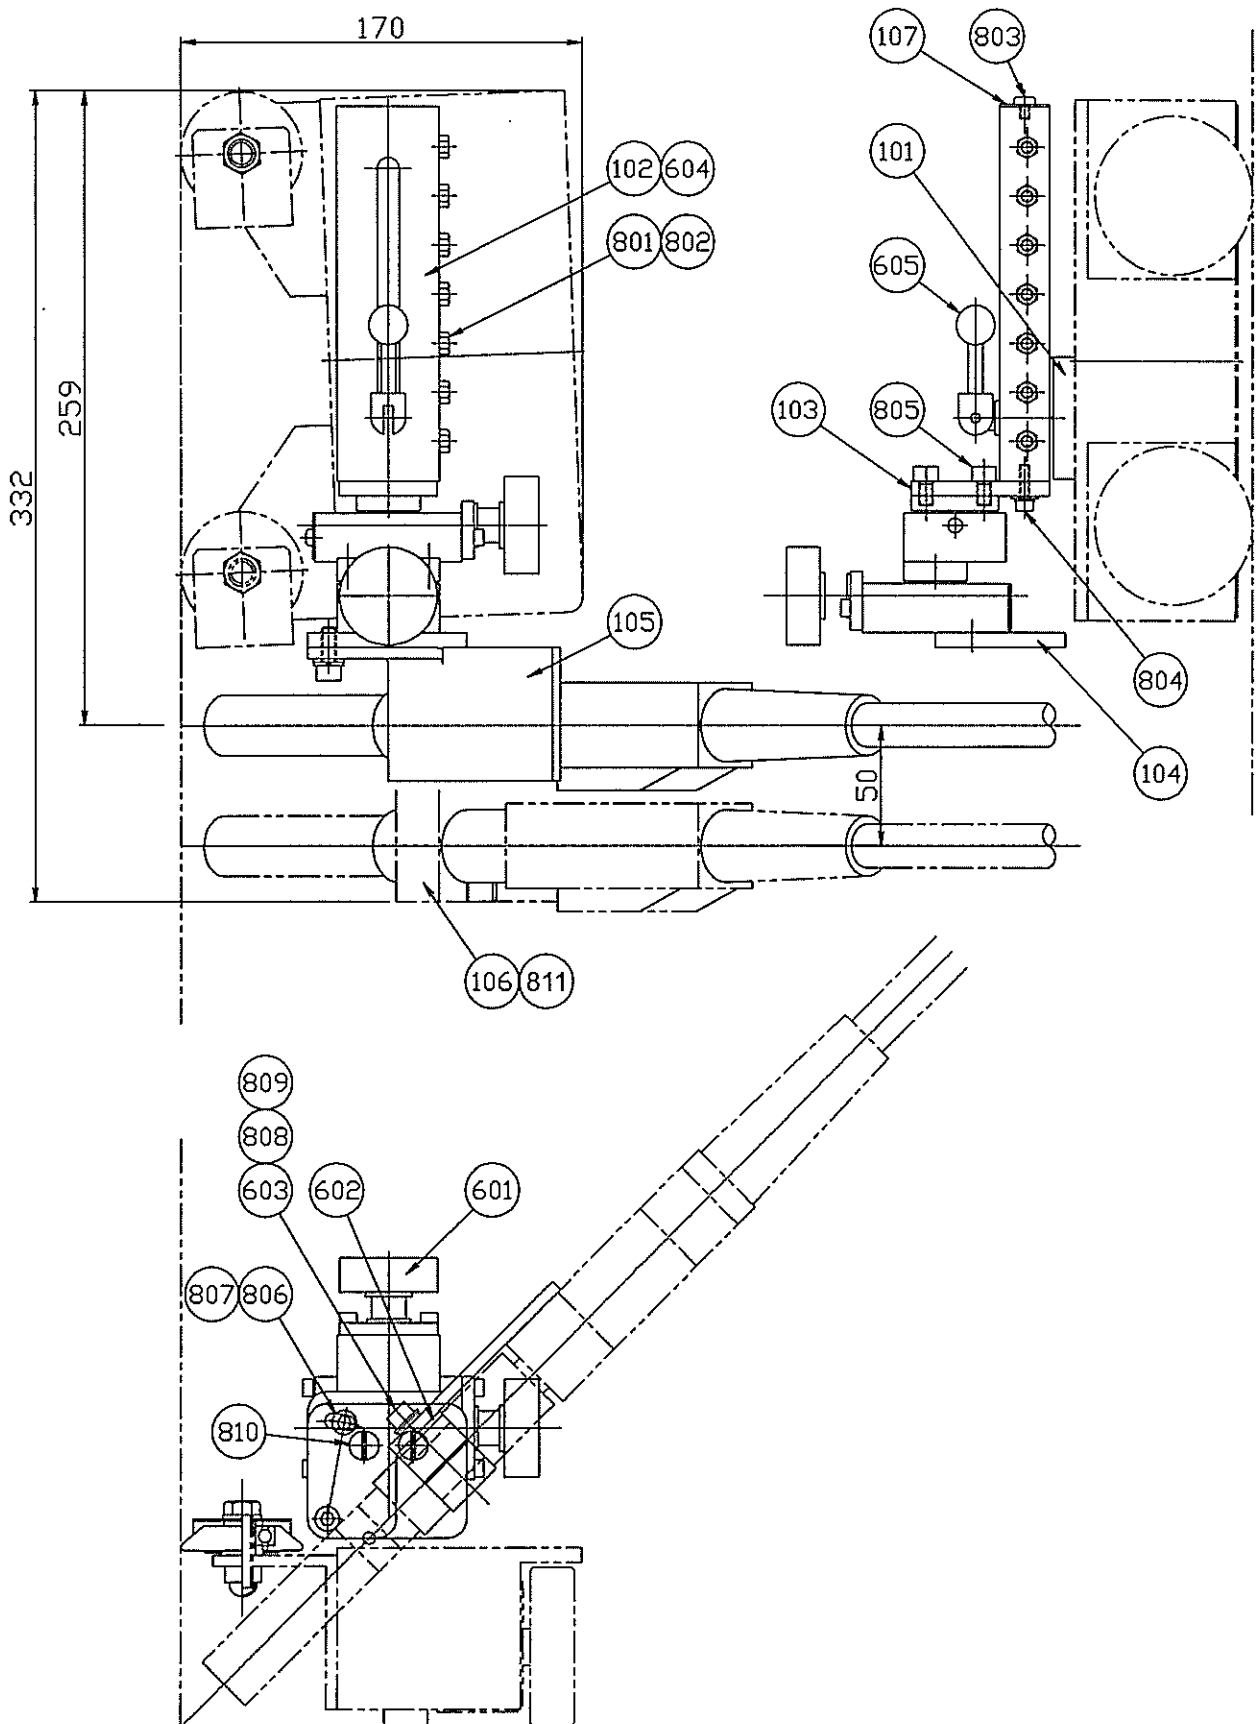

9.4 Trailing side holder and related sections

Trailing side holder and related sections

Item No.	Part name	Q'ty	Stock No.	Remarks
101	Slide nut	1	BW950745	
102	Slide	1	BW950746	
103	Mounting plate	1	BW950747	
104	Fixing plate	1	BW980748	
105	Holder (Trailing side)	1	BW950749	
106	Torch holder	1	BW950744	
107	End lid	1	BW950750	
601	Torch adjustment unit (Right)	1	60038168	
602	Insulation plate	1	60038148	
603	Insulation collar	2	60038149	
604	Razor	1	BW950791	100mm
605	Crank handle	1	60030313	M8x20
801	Screw	7	6C560515	SSS-5x15
802	Nut	7	6D010050	NH-5
803	Screw	2	6C520506	SP-5x6
804	Hexagon bolt	2	6C460515	BC-5x15(W.S、WF)
805	Hexagon bolt	2	6C440612	BC-6x12(W.S)
806	Hexagon bolt	2	6C440612	BC-6x12(W.S)
807	Washer	2	6D500060	WF-6
808	Hexagon bolt	2	6C030615	BC-6x15
809	Washer	2	6D500060	WF-6
810	Screw	2	6C500610	SF-6x10
811	Hexagon bolt	2	6C030622	BC-6x22