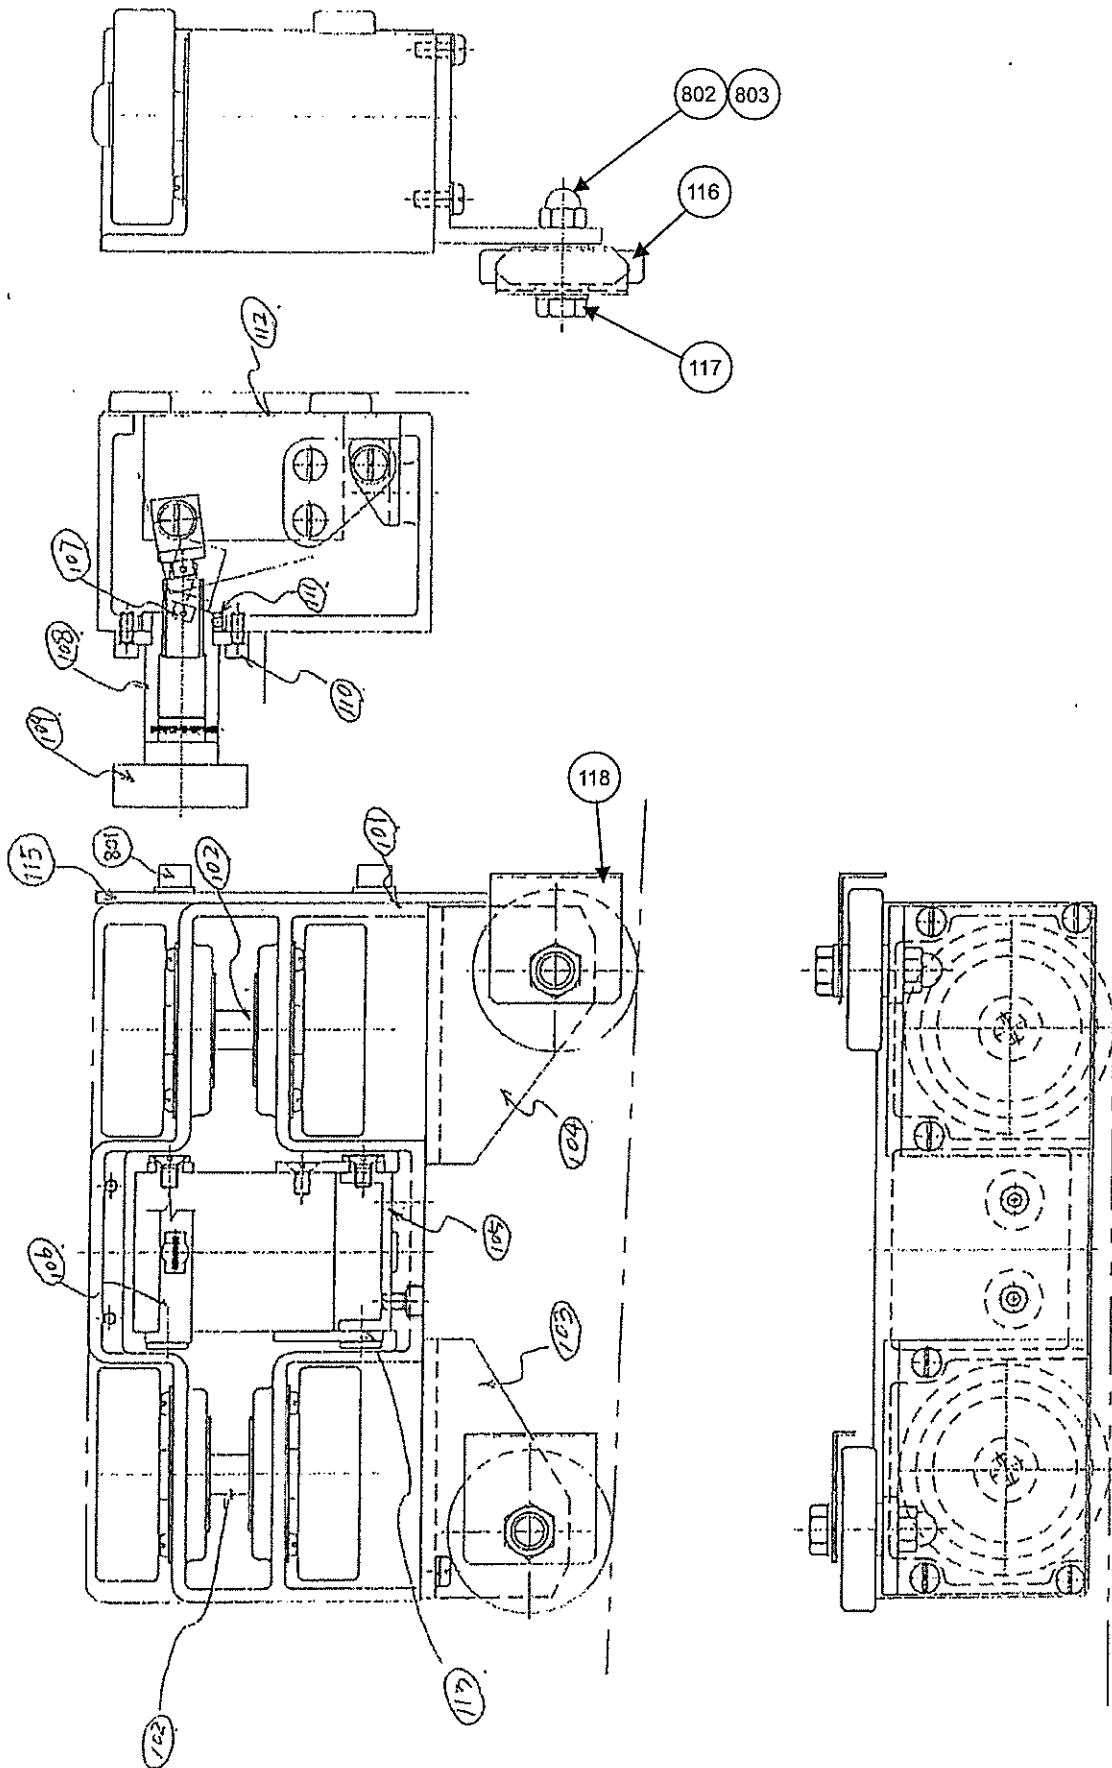

9.2 Trailing side main unit and related sections

Trailing side main unit and related sections

Item No.	Part name	Q'ty	Stock No.	Remarks
101	Main unit case (Trailing side)	1	BW950728	
102	Drive shaft II	2	BW950729	
103	Roller bracket A	1	BW950730	
104	Roller bracket B	1	BW950731	
105	Magnet Support plate	1	BW950732	
106	Magnet bracket	1	BW950733	
107	Screw	1	BW950734	
108	Nut	1	BW950735	
109	Handle	1	60030317	
110	Mounting plate	1	BW950737	
111	Holder	1	BW950738	
112	Bottom plate	1	BW950739	
113	Magnet fixing plate	2	BW950740	
114	Trailing side magnet	1	BW950741	
115	Trailing side heat insulation plate	1	61003837	
116	Rubber roller	2	BW950771	
117	Guide roller shaft	2	BW950772	
118	Roller cover	2	BW950773	
601	Circular washer	4	60030241	
602	Fixing washer	4	60030242	
603	Rubber roller	4	60038102	
604	Collor II	4	60038125	
605	Bearing holder	4	60038129	
607	Washer	6	60038134	
609	Lever mount seat	4	60038176	
801	Hexagon bolt	3	6C440512	BC-5×12(WS)
802	Nut	2	6D040080	M8
803	Spring washer	2	6D510080	WS-8