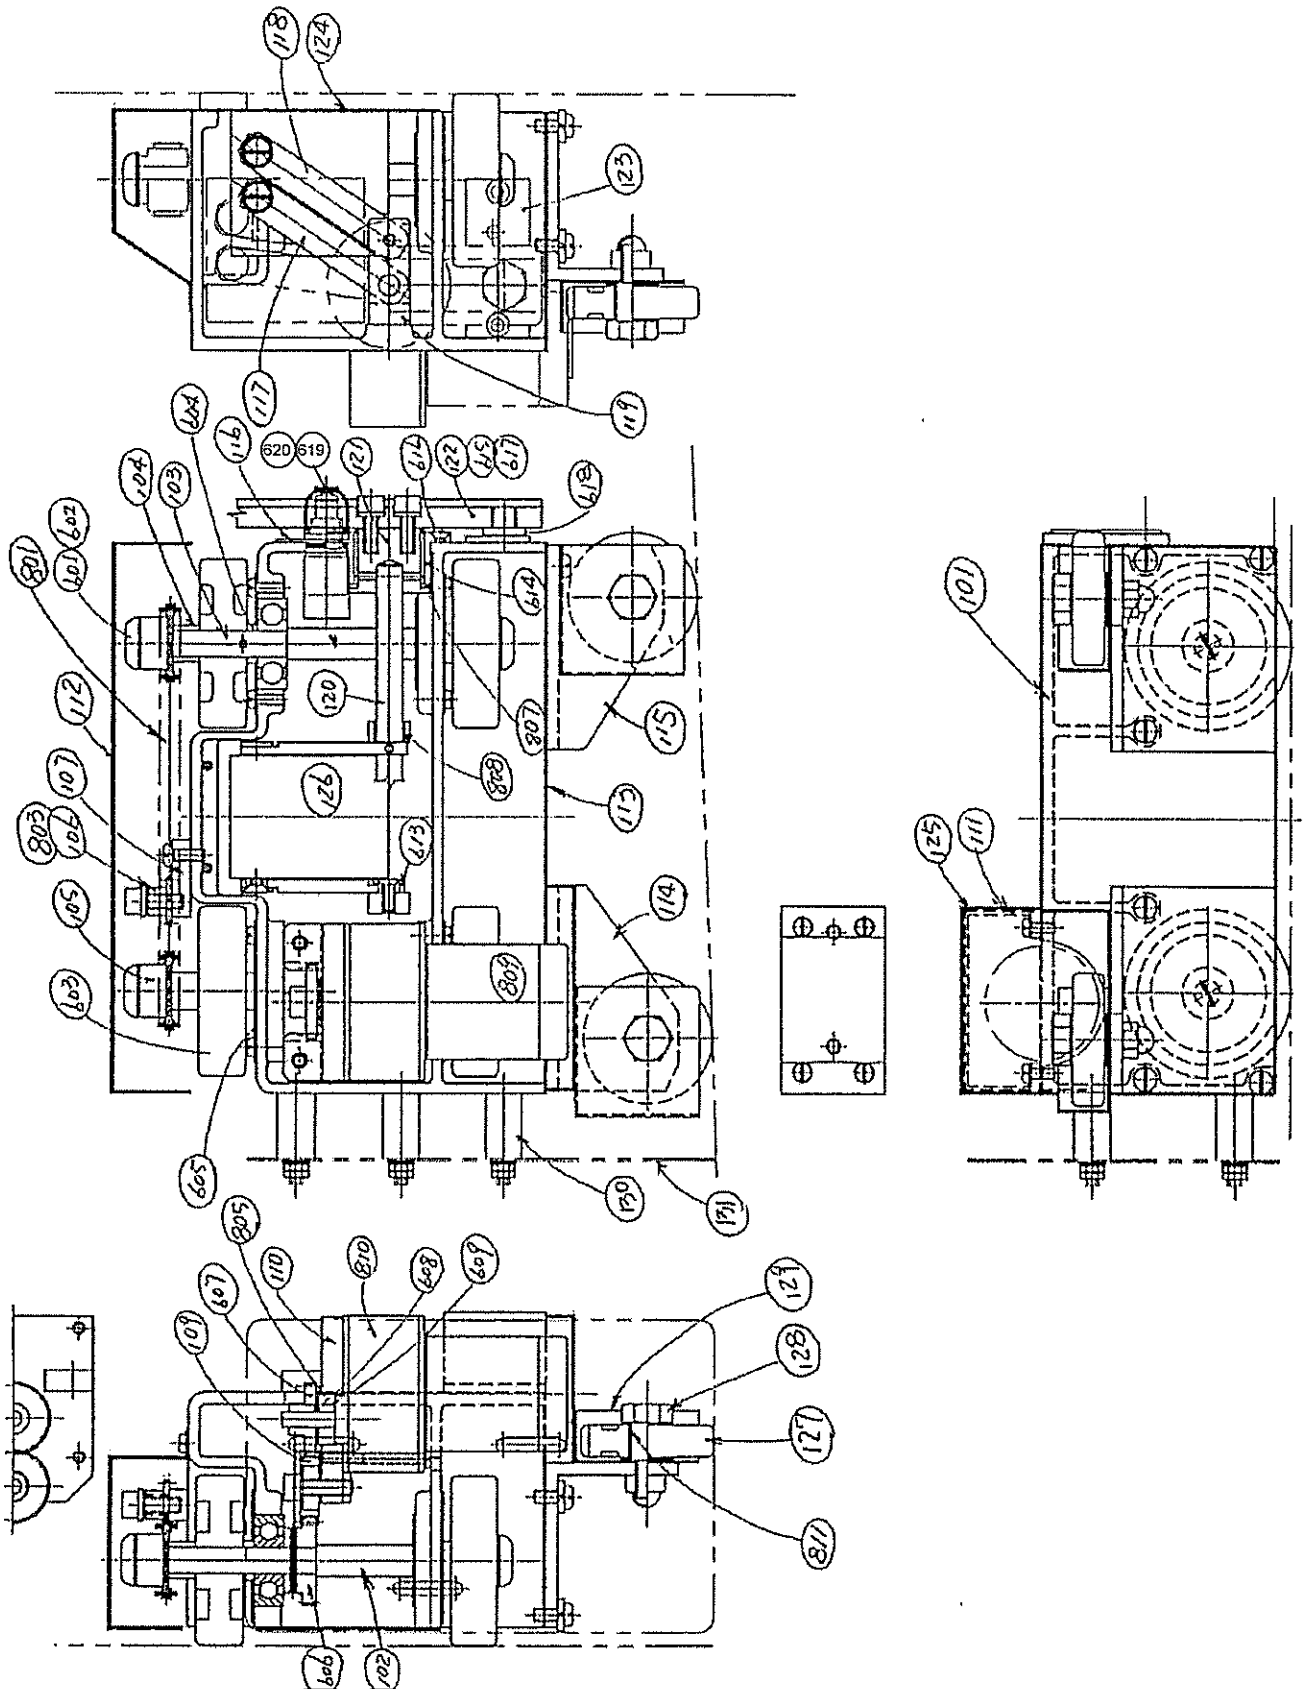

9 Parts list

9.1 Drive unit and related sections

Drive unit and related sections

Item No.	Part name	Q'ty	Stock No.	Remarks
101	Main unit case (Drive side)	1	BW950701	
102	Drive shaft	1	BW950702	
103	Trail shaft	1	BW950703	
104	Collor	2	BW950704	
105	Sprocket	2	BW950705	
106	Idle sprocket	1	BW950706	
107	Tension shaft	1	BW950707	
109	Idle gear	1	BW950775	
110	Motor bracket	1	BW950710	
111	Mount	1	BW950711	
112	Cover	1	BW950712	
113	Lid	1	BW950713	
114	Roller bracket(long)	1	BW950714	
115	Roller bracket(short)	1	BW950715	
116	Limit mounting plate	1	BW950716	
117	Lever(Top)	2	BW950717	
118	Lever(Bottom)	2	BW950718	
119	Bearing bracket	1	BW950719	
120	Rotary shaft	1	BW950720	
121	Thrust bearing	1	BW950721	
122	Lever	1	BW950722	
123	Ball holder	1	BW950723	
124	Bottom plate	1	BW950724	
125	Motor cover	1	BW950725	
126	Drive side magnet	1	BW950741	
127	Rubber roller	2	BW950771	
128	Guide roller shaft	2	BW950772	
129	Roller cover	2	BW950773	
130	Heat insulator plate shaft	3	BW950776	
131	Heat insulator plate	1	BW950777	
601	Circular washer	4	60030241	
602	Fixing washer	4	60030242	
603	Drive wheel	4	60038102	
604	Collor II	4	60038125	
605	Bearing holder	4	60038129	
606	Drive gear	1	60038108	
607	1st gear	1	60031746	
608	Bevel collar	2	60030153	
609	Adjust washer	2	61003835	D12.5×D19×t0.1
613	Lever mount seat	6	60038176	
614	Flange	1	60038178	
615	Lever screw	1	60038181	
616	Thrust washer	1	60038185	
617	Spring	1	60030479	
618	Nut	1	60030481	
619	Protective cap	1	60038124	
620	Limit switch	1	60038116	
801	Chain (76 links)	1	BW950727	RS15-76
803	DU bush	1	6D710607	MB0607-12FDU
805	Ball bearing	1	60031266	626ZZ
807	Thrust washer	1	60038185	WC22DUN
808	DU bush	2	6D701008	MB1008DU
809	Motor	1	6P010013	
810	Gear head	1	60038141	6DG500-3
811	DU bush	4	60034035	MB1206-20FDU