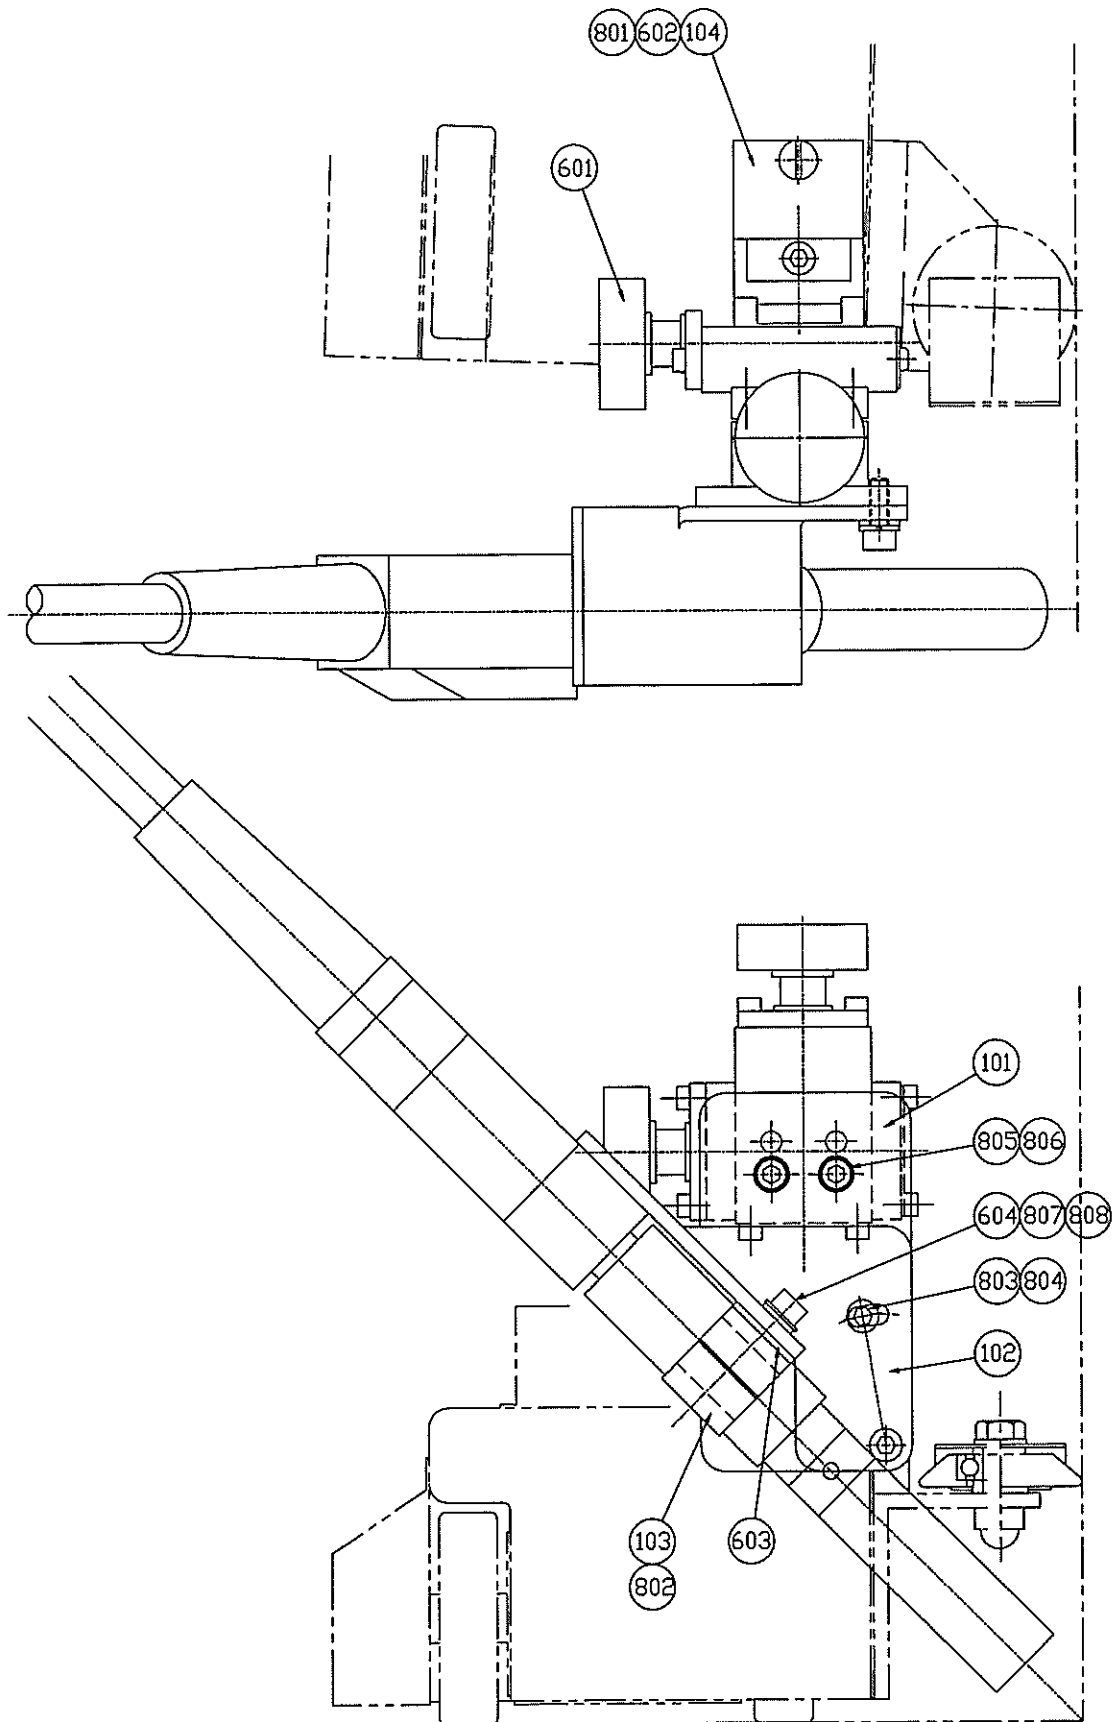

9.3 Drive side holder relations

Drive side holder relations

Item No.	Part name	Q'ty	Stock No.	Remarks
101	Fixed board	1	BW950742	
102	Holder (Drive side)	1	BW950743	
103	Torch holder	1	BW950744	
104	Board	1	BW950998	
601	Torch holder assembly(left)	1	60038329	
602	Mounting bracket	1	60038160	
603	Isolated plate	1	60038148	
604	Isolated collar	2	60038149	
801	Screw	2	6C500614	SF-6x14
802	Hexagon bolt	2	6C030622	BC-6x22
803	Hexagon bolt	2	6C440612	BC-6x12(W.S)
804	Washer	2	6D500060	WF-6
805	Hexagon bolt	2	6C440612	BC-6x12(W.S)
806	Washer	2	6D500060	WF-6
807	Hexagon bolt	2	6C030615	BC-6x15
808	Washer	2	6D500060	WF-6